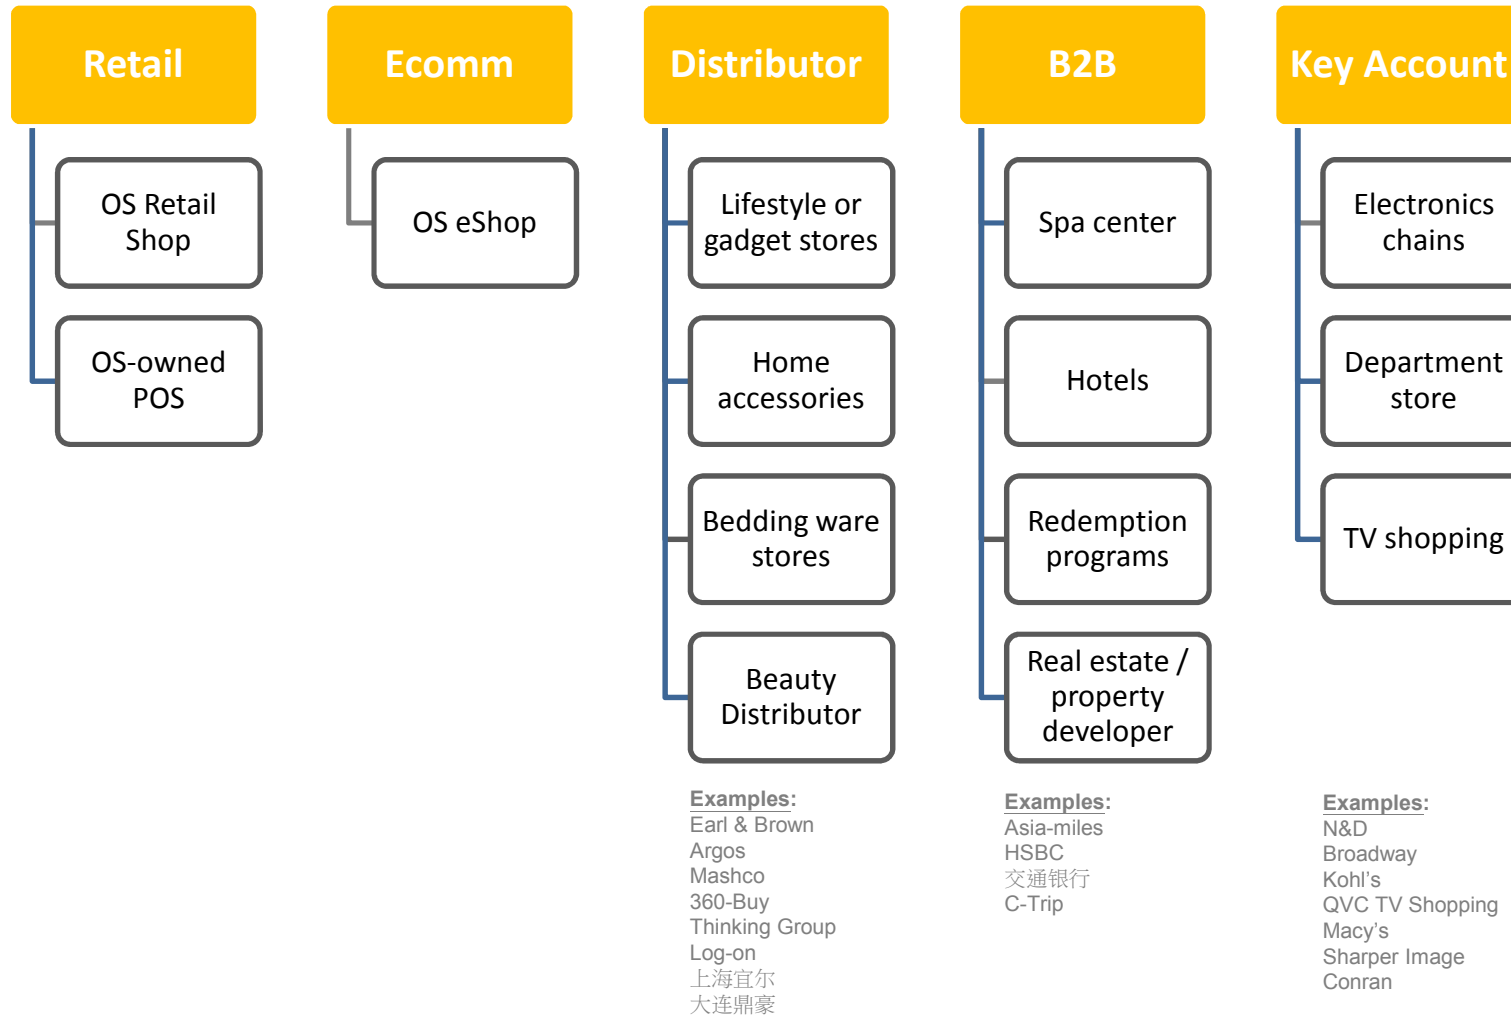

Multifunctional minimalist accessory featuring

- A glossy transparent tank design with multi-sensory relaxing modes.
- A rotating multi-hued lighting display inside, attuned to the soft flow of aromatic mist.

Simple but intelligent

- Turn off automatically when low water level is detected.
- Digital clock with alarm using sound, aroma or light.
- Wake-up and sleep modes for aroma diffusion.
- Touch key and LCD display on top panel.
- Diffuse up to 8 hours of mist continuously.