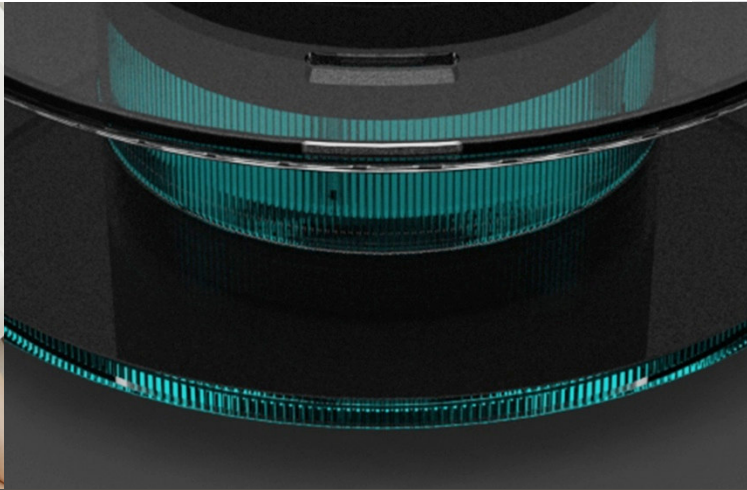

Multifunctional minimalist accessory featuring

- A glossy transparent tank design with multi-sensory relaxing modes.
- A rotating multi-hued lighting display inside, attuned to the soft flow of aromatic mist.

Simple but intelligent

- Turn off automatically when low water level is detected.
- Digital clock with alarm using sound, aroma or light.
- Wake-up and sleep modes for aroma diffusion.
- Touch key and LCD display on top panel.
- Diffuse up to 8 hours of mist continuously.