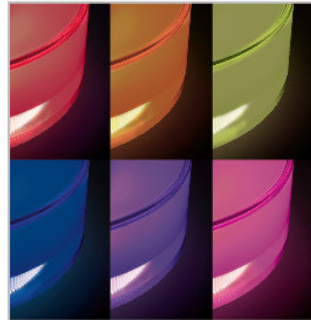

Colour soft glow mood lighting