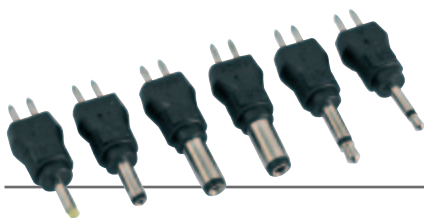

### DATI TECNICI

- » Tecnologia switching ad alta efficienza, CEC livello IV
- » Conforme EUP standard livello 2
- » Ingresso: C.A. 100-240V 50Hz
- » Uscita: C.C. 3/4,5/5/6/7,5/9/12V, 600mA max
- » Protezione contro cortocircuiti e sovracarichi
- » Indicatore led di accensione
- » Approvazione TUV-GS
- » Adattatori: 7 mini jack per connessione universale
- » Dimensioni: 69x39x31 mm

### FEATURES

- » High efficiency switching technology, CEC level IV
- » Comply to EUP standard level 2
- » Input: C.A. 100-240V 50Hz
- » Output: C.C. 3/4,5/5/6/7,5/9/12V, 600mA max
- » Protection against short circuit and overload
- » Power-on led indicator
- » Checked TUV-GS
- » Kit interchangeable adaptor: 7 mini Jack universal connection
- » Size: 69x39x31 mm