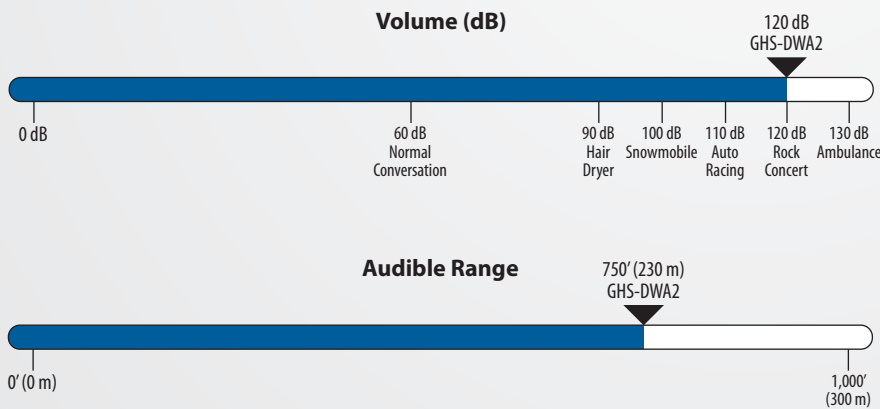

SABRE Door and Window Alarm – 2 Pack

Powerful 120 dB Siren Sounds When Window or Door is Opened

- **ATTENTION-GRABBING** – extremely loud 120 dB alarm helps wake/alert homeowner or renter, helps deter intruder and possibly notifies neighbors (audible up to 750 feet/230 meters away)
- **USER-FRIENDLY** – 3 adjustable settings (off/alarm/chime); chime mode is ideal to alert you when children or guests are coming and going when you are at home
- **ATTRACTIVE & CONSUMER-PREFERRED** – superior to other home security products, this premium white alarm looks great inside your home
- **EASY INSTALLATION** – no wiring needed, plus sensor mounts on either side of alarm for easier set up; 4xLR44 batteries included
- **EXTRA LEVEL OF SECURITY** – provides battery status update with a low battery test button
- **EXTREMELY RELIABLE** – backed by 40 years in the security industry and developed by the #1 pepper spray brand trusted by police and consumers worldwide. ISO 9001:2008 certified
- **WARRANTY** – 90 days
- **ACCESSORIES** – mounting hardware included

Model Number	GHS-DWA2 (Single Alarm: GHS-DWA, 4-Pack: GHS-DWA4)
Decibel	120 dB
Range	750 feet (230 m)
Color	Premium White
Material	Plastic
Packaged Dimensions	5.2 x 0.9 x 6.9 in (132 x 23 x 175 mm)
Packaged Weight	0.22 lbs (99.79 g)
Usage	Indoor Use Only