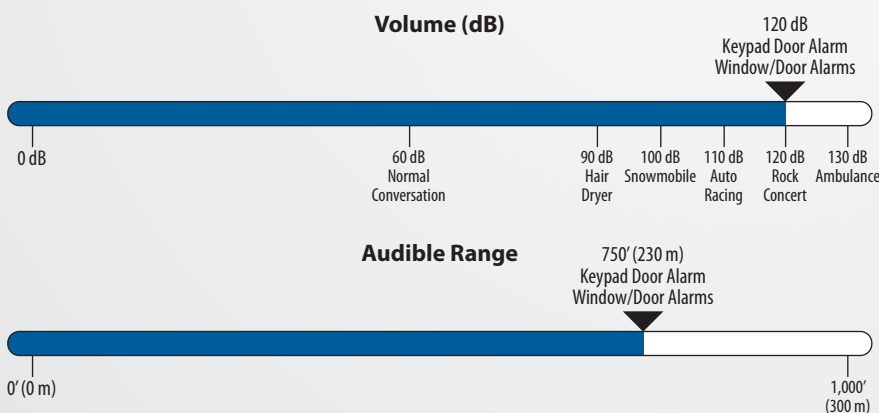

SABRE Home Security Wireless Alarm Kit

(1) Main Keypad Door Alarm and (3) Door/Window Alarms

- **ATTENTION-GRABBING** – extremely loud 120 dB alarms help wake/alert homeowner or renter, helps deter intruder and possibly notifies neighbors (audible up to 750 feet/230 meters away)
- **USER-FRIENDLY WITH EASY INSTALLATION** – 3 adjustable settings (off/alarm/chime); chime mode is ideal to alert you when children or guests are coming and going when you are at home; no wiring needed, plus sensor mounts on either side of alarm
- **ATTRACTIVE & CONSUMER-PREFERRED** – superior to other home security products, this premium white alarm looks great inside your home
- **MAIN KEYPAD DOOR ALARM PREVENTS ACCIDENTAL ACTIVATION** – alarm is secured by 4-digit PIN of your choosing with entry/exit delay setting; no key fob required
- **EXTRA LEVEL OF SECURITY** – provides battery status update with a low battery test button and low battery indicator; keypad door alarm requires 3xAAA batteries (not included), door/window alarm requires 4xLR44 batteries (included)
- **EXTREMELY RELIABLE** – backed by 40 years in the security industry and developed by the #1 pepper spray brand trusted by police and consumers worldwide. ISO 9001:2008 certified
- **WARRANTY** – 90 days
- **ACCESSORIES** – mounting hardware included

Model Number	GHS-WAK	
	Keypad Door Alarm	Door / Window Alarm
Decibel	120 dB	120 dB
Range	750' (230 m)	750' (230 m)
Color	Premium White	Premium White
Material	Plastic	Plastic
Packaged Dimensions	6.2 x 2 x 10.2 in (157 x 51 x 259 mm)	
Packaged Weight	0.64 lbs (290.3 g)	
Usage	Indoor Use Only	Indoor Use Only