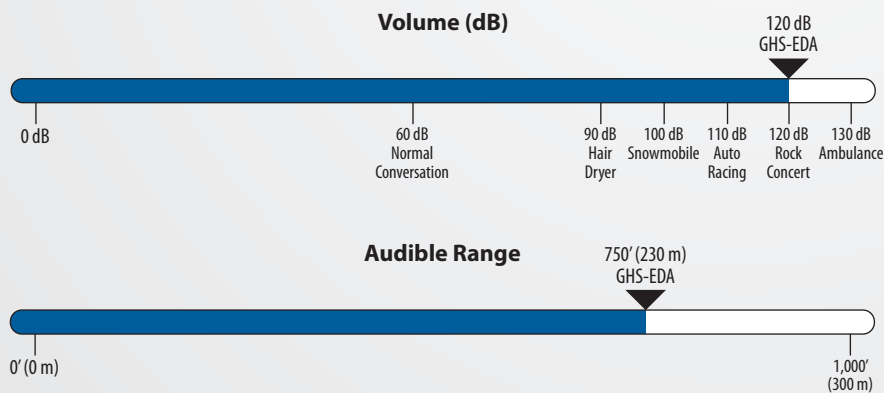

# SABRE Elite Home and Commercial Door Alarm

*Ideal for Front Door, Back Door, Garage, Shed — Residential and Commercial*

- **ATTENTION-GRABBING** – when door or window is opened, the extremely loud 120 dB alarm helps wake/alert homeowner or renter, helps deter intruder and possibly notifies neighbors (audible up to 750 feet/230 meters away)
- **USER-FRIENDLY WITH EASY INSTALLATION** – 3 adjustable settings (off/alarm/chime); chime mode is ideal to alert you when children or guests are coming and going when you are at home; no wiring needed, plus sensor mounts on either side of alarm
- **ATTRACTIVE & CONSUMER-PREFERRED** – superior to other home security products, this premium white alarm looks great inside your home
- **KEYPAD DOOR ALARM PREVENTS ACCIDENTAL ACTIVATION** – alarm is secured by 4-digit PIN of your choosing with entry/exit delay setting; no key fob required
- **EXTRA LEVEL OF SECURITY** – provides battery status update with low battery indicator (requires 3xAAA batteries, not included)
- **EXTREMELY RELIABLE** – backed by 40 years in the security industry and developed by the #1 pepper spray brand trusted by police and consumers worldwide. ISO 9001:2008 certified
- **WARRANTY** – 90 days
- **ACCESSORIES** – mounting hardware included

<b>Model Number</b>	GHS-EDA (available as Shed & Garage Alarm, Model Number GHS-SGA)
<b>Decibel</b>	120 dB
<b>Range</b>	750' (230 m)
<b>Color</b>	Premium White
<b>Material</b>	Plastic
<b>Packaged Dimensions</b>	6 x 1.5 x 8.75 in (152 x 38 x 222 mm)
<b>Packaged Weight</b>	0.3 lbs (136 g)
<b>Usage</b>	Indoor Use Only