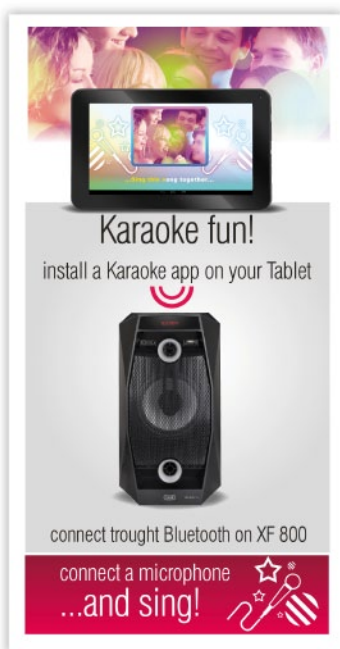

www.trevi.it

ALTOPARLANTE AMPLIFICATO KARAOKE E BLUETOOTH

XF 800

0X080000

GUITAR IN **MIC**

DYNAMIC MICROPHONE SUPPLIED

VOLUME JOG CONTROL

CONTROLLI DIRETTI
VOLUME MICROFONO
ECHO
TONI ALTI / BASSI

DISCOLIGHT LED MULTICOLOR 7 FUNCTIONS

USB RECORDER
PERMETTE DI RIPRODURRE
E REGISTRARE LA MUSICA O LA VOCE
SU MEMORIA FLASH USB

RIPRODUZIONE SENZA FILI
CON SISTEMA BLUETOOTH®
DA DISPOSITIVI
(Smartphone, Tablet, Pc)

🇬🇧 FEATURES

- » MP3 player integrated
- » Direct inputs for USB flash drives and SD
- » AUX IN stereo jack 3.5mm
- » FM Radio with Autoscan
- » LED display red
- » Remote full function
- » Controls: "JOG" master volume, treble and bass volume microphone with karaoke function, Echo microphone
- » 2 way Bass Reflex
- » Speaker 8" + tweeter high performance
- » Bluetooth® function: allows you to listen to music wirelessly from any Bluetooth® devices (smartphone, tablet, PC)
- » Dynamic microphone with standard cable supplied
- » Total power 50W max
- » Power Supply: AC 230V-50Hz with external power supply DC 15V / 2A Internal rechargeable 15V 2.6A
- » Dimensions: 270(L) x 260(D) x 500(H) mm, weight: 5,5 kg