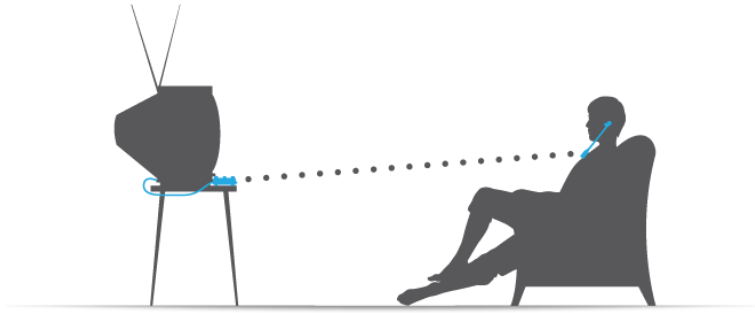

### Features

- Voice Clarifying Circuitry® makes television dialogue easy to understand
- Digital connectivity with Dolby, SRS, and PCM compatibility
- Two Headsets for couples or for extended viewing
- Additional LEDs offers stronger transmission
- Sleek and compact design with a large easy-to-use volume dial

### Overview

With more than twice the number of light emitting diodes, the 5.0 Dual Digital is more than twice as powerful than any other TV Ears wireless TV listening system. This product comes with two 5.0 Headsets for listening any time, or with anyone, as well as a Dual Digital Transmitter that has the most powerful digital audio output that we have to offer. Digital connectivity, via an optical digital audio cord, and compatibility with Dolby Digital, SRS, and PCM products certifies that this TV listening device will successfully install to any television, cable box, satellite box, or home audio system that you currently have.

The 5.0 Headset has an all new Snap-Fit Charging mechanism ensures a perfect charge every time. Its ergonomically angled and background noise reducing foam ear tips direct unhindered, crystal clear audio directly down the ear canal for the best TV listening experience ever.

# How it works

The transmitter is placed on a flat surface facing the seating area and is connected to the audio out port on the back of the television, satellite or cable box. The transmitter then sends audio wirelessly to the speaker system. Volume is controlled independently from the TV on the Speaker.