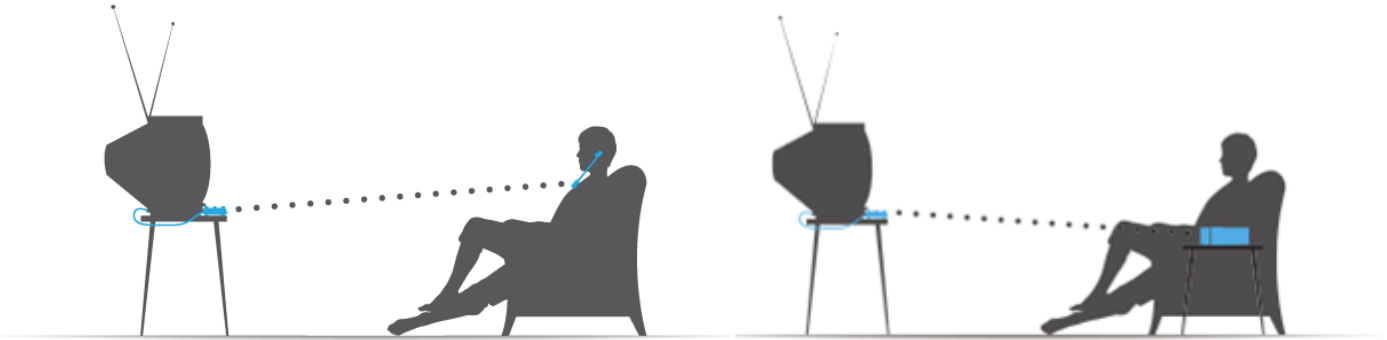

Features

- All Inclusive System
- Voice Clarifying Circuitry®
- Digital connectivity with Dolby, SRS, and PCM compatibility
- Twice as powerful as other TV Ears systems
- Television and headset volume function separately
- Ergonomic headset design
- 2 X Ultra lightweight wireless headset
- Background noise reducing foam ear tips
- Snap-Fit charging for a secure charge every time

Overview

For those of you that simply want the best, the 5.0 Dual Digital with Speaker covers all of your TV listening needs. With this top of the line system, you get two 5.0 Headsets with their ergonomic and background noise reducing foam ear tips, a Dual Digital Transmitter for a twice as powerful digital audio output, and a wireless 5.0 Speaker to fill your room with crystal clear, voice clarifying audio.

Listen at your own volume level with a wireless 5.0 Headset or share the voice clarified audio with everyone in the room using the wireless 5.0 Speaker. This system is perfect for game day, daily TV shows, or a relaxed movie night. With all of the benefits of the best TV Ears products plus the best voice clarifying TV speaker that exists, TV listening doesn't get any better than it does with the 5.0 Dual Digital with Speaker. Join the family and hear TV like never before.

How it works

The transmitter is placed on a flat surface facing the seating area and is connected to the audio out port on the back of the television, satellite or cable box. The transmitter then sends audio wirelessly to the speaker system and headsets. Volume is controlled independently from the TV on the Speaker.