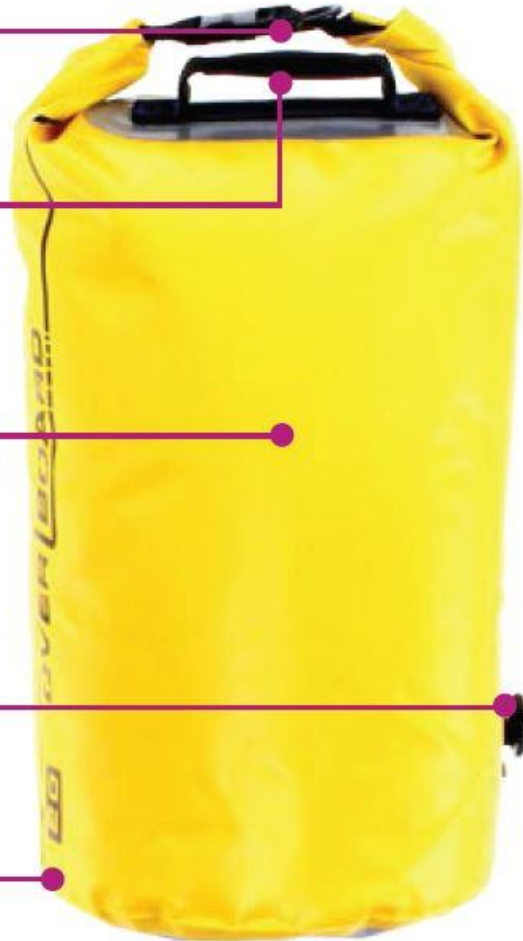

DRY TUBES

Fold Seal System™ (IP66)

Top carry handle

Tough PVC tarpaulin

Shoulder strap connection point

High frequency welded seams

5 Litres OB1001 ●●●●●	H: 24cm / 9.5" Dia: 19cm / 7.5" Circ: 58.5cm / 23" Weight: 0.34kg	30 Litres OB1006 ●●●●● OB1058 ●	H: 42cm / 16.5" Dia: 29cm / 11.5" Circ: 91cm / 36" Weight: 0.66kg
12 Litres OB1003 ●●●●●	H: 40cm / 15.5" Dia: 19cm / 7.5" Circ: 58.5cm / 23" Weight: 0.42kg	40 Litres OB1007 ●●●●●	H: 56cm / 22" Dia: 29cm / 11.5" Circ: 91cm / 36" Weight: 0.80kg
20 Litres OB1005 ●●●●● OB1057 ●	H: 40cm / 15.5" Dia: 24cm / 9.5" Circ: 74cm / 29" Weight: 0.52kg	 Shoulder strap included	