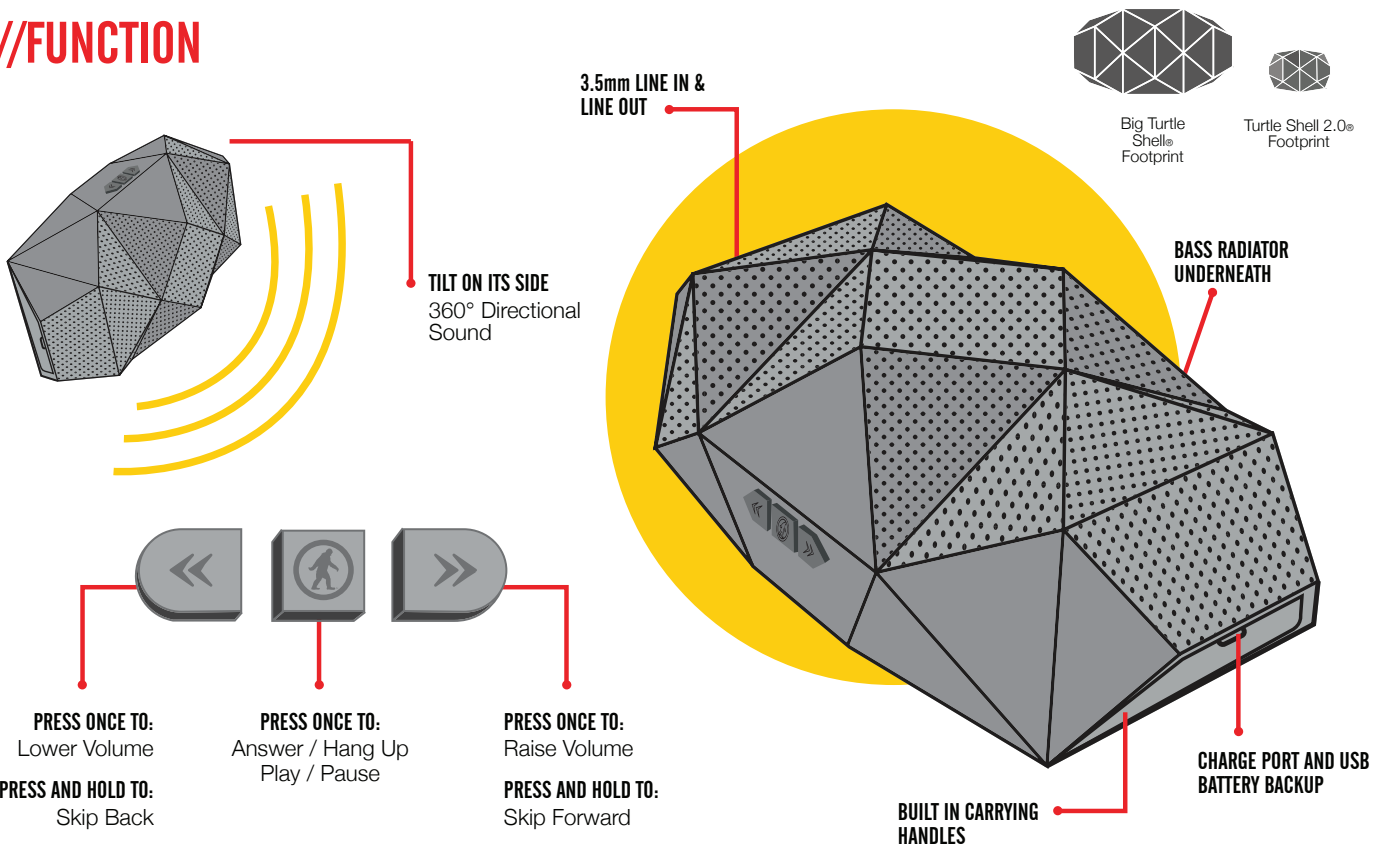

//BIG TURTLE SHELL®

The Big Turtle Shell® is a water-resistant opera house, minus the, you know, opera.

OT4200-B

Big Turtle Shell® - Black

OT4200-GR

Big Turtle Shell® - Gray

OT4200-R

Big Turtle Shell® - Red

//FUNCTION

//FEATURES

- BIG dual speakers and LARGE passive bass radiator provide 110 decibels of loud and clear Hi-Fi sound
- Play time: 16 hours
- HUGE rechargeable lithium-ion battery provides a power bank to charge external devices as well as a super long play time
- IP65 dust- and water-resistant #KINGOFTHEBEACH
- Built-in microphone
- Twin grab handles built into the base for easy transport and limitless hanging/strapping options
- 3.5mm audio-in port
- 3.5mm audio out for linking multiple Big Turtle Shells®
- Connects to any Bluetooth-enabled device with easy one-touch pairing, NFC, it's like magic, for non-Apple users

- Bluetooth 4.0
- Voice prompts
- Wireless range: 32 feet

Included:

AC adapter, 3.5mm to 3.55 cable, and user manual

Patent No. US D697,894 S1

*Red Big Turtle Shell® available by April 2015