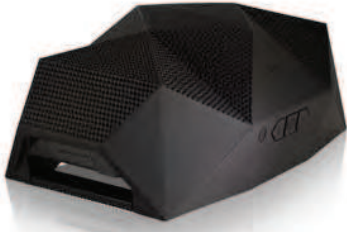

//BIG TURTLE SHELL®

The Big Turtle Shell® is a water-resistant opera house, minus the, you know, opera.

OT4200-B

Big Turtle Shell® - Black

OT4200-GR

Big Turtle Shell® - Gray

OT4200-R

Big Turtle Shell® - Red

//FUNCTION

//FEATURES

- BIG dual speakers and LARGE passive bass radiator provide 110 decibels of loud and clear Hi-Fi sound
- Play time: 16 hours
- HUGE rechargeable lithium-ion battery provides a power bank to charge external devices as well as a super long play time
- IP65 dust- and water-resistant #KINGOFTHEBEACH
- Built-in microphone
- Twin grab handles built into the base for easy transport and limitless hanging/strapping options
- 3.5mm audio-in port
- 3.5mm audio out for linking multiple Big Turtle Shells®
- Connects to any Bluetooth-enabled device with easy one-touch pairing, NFC, it's like magic, for non-Apple users

- Bluetooth 4.0
- Voice prompts
- Wireless range: 32 feet

Included:

AC adapter, 3.5mm to 3.55 cable, and user manual

Patent No. US D697,894 S1

*Red Big Turtle Shell® available by April 2015