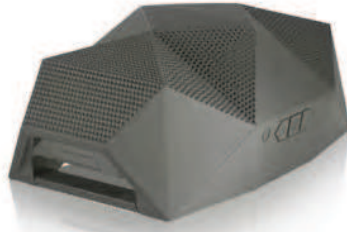

//BIG TURTLE SHELL®

The Big Turtle Shell® is a water-resistant opera house, minus the, you know, opera.

OT4200-B

Big Turtle Shell® - Black

OT4200-GR

Big Turtle Shell® - Gray

OT4200-R

Big Turtle Shell® - Red

//FUNCTION

//FEATURES

- BIG dual speakers and LARGE passive bass radiator provide 110 decibels of loud and clear Hi-Fi sound
- Play time: 16 hours
- HUGE rechargeable lithium-ion battery provides a power bank to charge external devices as well as a super long play time
- IP65 dust- and water-resistant #KINGOFTHEBEACH
- Built-in microphone
- Twin grab handles built into the base for easy transport and limitless hanging/strapping options
- 3.5mm audio-in port
- 3.5mm audio out for linking multiple Big Turtle Shells®
- Connects to any Bluetooth-enabled device with easy one-touch pairing, NFC, it's like magic, for non-Apple users

- Bluetooth 4.0
- Voice prompts
- Wireless range: 32 feet

Included:

AC adapter, 3.5mm to 3.55 cable, and user manual

Patent No. US D697,894 S1

*Red Big Turtle Shell® available by April 2015