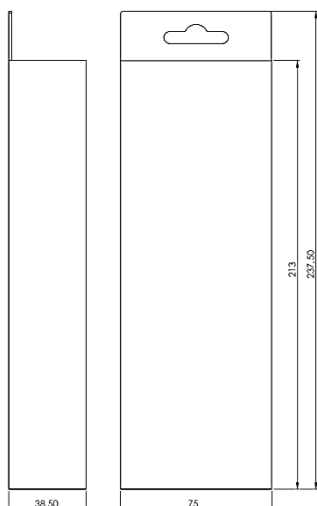

LIFEHAMMER®

DATASHEET BLISTER PACK

SAFETY HAMMER CLASSIC GLOW ORANGE

ITEM
TYPE
PACKAGING
SKU / ITEM CODE
EAN CODE

SAFETY HAMMER
CLASSIC GLOW ORANGE
BOX
LHCG0001
8717306861946

HEIGHT 1
HEIGHT 2
WIDTH 1
DEPTH 1
WEIGHT
CARDBOARD MATERIAL

237.5 mm
213.0 mm
75.0 mm
38.5 mm
185 grs
FSC APPROVED – KORNÄS 380 grs

CARTON CONTENTS
GROSS WEIGHT CARTON
CARTON WIDTH
CARTON DEPTH
CARTON HEIGHT
EURO PALLET [120x80x160 CM]
EURO PALLET [120x80x160 CM]
GROSS WEIGHT + EURO PALLET
MADE IN

18 PCS
3.6 KGS
255.0 mm
200.0 mm
300.0 mm
90x CARTONS [x18 PCS]
= 1.620 PCS
350 kg
HOLLAND

www.lifehammerproducts.com