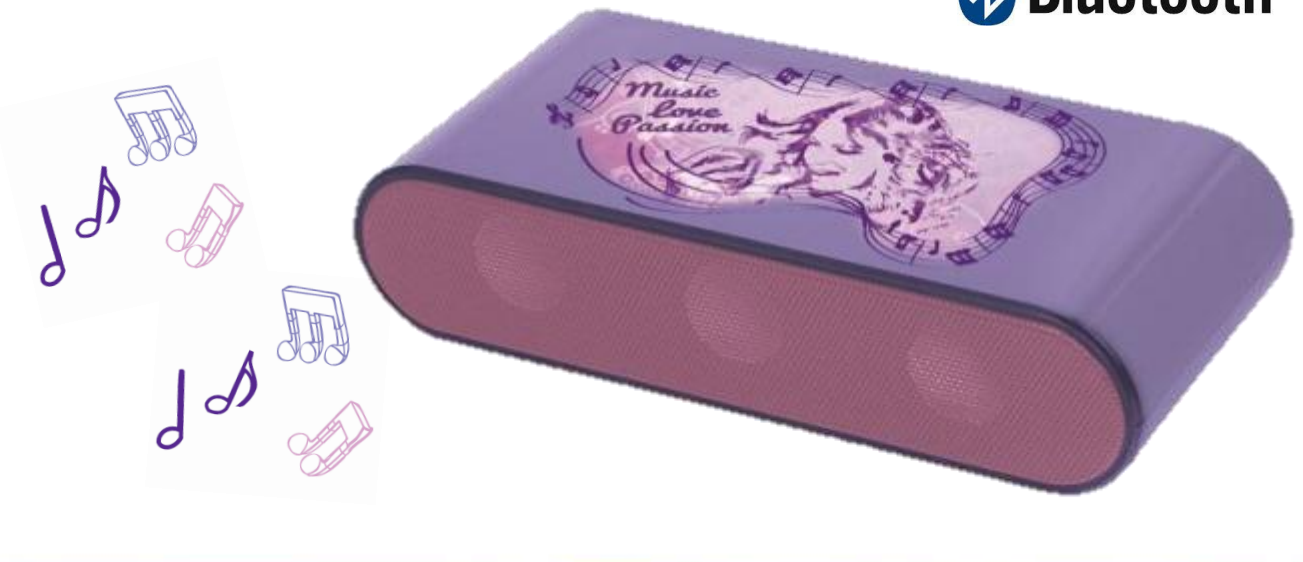

# Portable Bluetooth® Speaker

BT350VI

3380743046440

Product ref.

Barcode

**Listen to your music everywhere with Violetta!**

Non contractual pictures

## Product description

**Take your music wirelessly everywhere with you!**

- ❖ Trendy design with Violetta !
- ❖ Bluetooth® 2.1 technology
- ❖ 2 x 3W speaker, frequency 40Hz-20kHz, bass booster x1
- ❖ Operates wirelessly up to 10m with your Bluetooth®-equipped devices
- ❖ Power supply: 3 x AA battery or USB cable (included)
- ❖ ON/OFF button
- ❖ 3.5 jack input