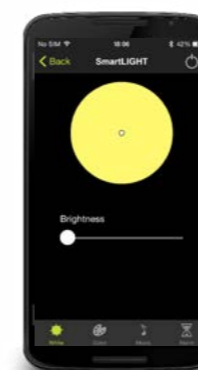

smart LIGHT

COLOR GU5.3

SML-c4-GU5.3

GU5.3 color LED Bulb + Bluetooth® CONTROL

 Low-energy LED bulb
4W equivalent to 25W incandescent
220 LM

 100-240V, GU5.3 socket

 Variable color tone and brightness
(16 million possible combinations)

 2700K white temperature

 Beam angle: 100°

 Life time 20 000 hours
Energy efficiency label A+

 Bulbs Grouping (8 bulbs max)

 Bluetooth Smart

 SmartCONTROL application

 10 meters
control distance

 Timer and
Snooze Mode

 Proximity Detection &
Incoming call alert (with Android only)

The SmartLIGHT Color GU5.3 is a white & color Bluetooth® Smart enabled energy-saving LED bulb you can control wirelessly from your smartphone/tablet without any bridge. Use the free AwoX SmartControl App to control the colors & the intensity.

White Brightness

Color Control

Proximity Detection

Timer Mode