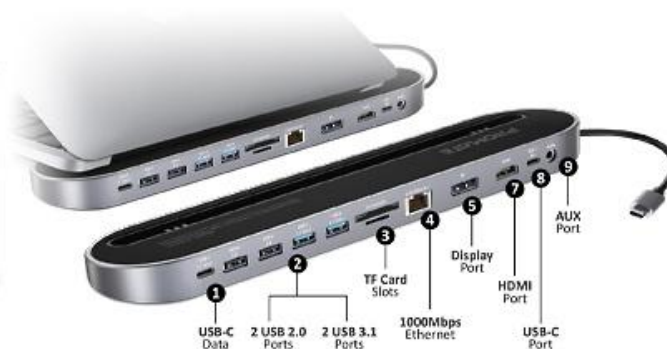

High Speed All-in-1 Multiport USB-C Docking Station

Baselink2-C

ONE HUB FOR ALL

Transform Laptop's USB-C port into 12 ports

LIFELIKE PICTURE CLARITY

Embrace HDMI & Display port with resolutions up to 4K@30Hz

TRANSFER FILES IN A FLASH

Quick files transfer with USB 3.0 ports at 5Gbps

Experience ultimate convenience and productivity with BaseLink2-C.

This ultra-powerful USB-C hub sports **4K HDMI, DisplayPort, USB 3.0 and USB 2.0 Ports, Ethernet Port, SD/MicroSD Card Slots, and AUX Port**. This feature-packed multi-function hub is perfect for all kinds of users.

The groovy and compact design adds to convenience paired with **plug & play connectivity**.

With **100W Power Delivery**, BaseLink2-C is the **ultimate** peripheral partner you need.

INTELLIGENT EXPANSION PORTS
SD/TF card slots and AUX port for more convenience

ULTRA-FAST, RELIABLE CONNECTION
Blazing fast internet up to 1000Mbps

REFUEL ANY DEVICE FASTER
Power all USB-C devices with 100W USB-C PD

<ul style="list-style-type: none">  Transform Laptop's USB-C port into 12 ports  Embrace HDMI & Display port with resolutions up to 4K@30Hz  Power all USB-C devices with 100W USB-C PD  Get to work with this convenient USB-C hub. Just plug in the hub and you are ready to go 	<ul style="list-style-type: none">  Quick files transfer with USB 3.0 ports at 5Gbp  SD/TF card slots and AUX port for more convenience  Blazing fast internet up to 1000Mbps  Compact appearance makes it perfect portable hub
---	---