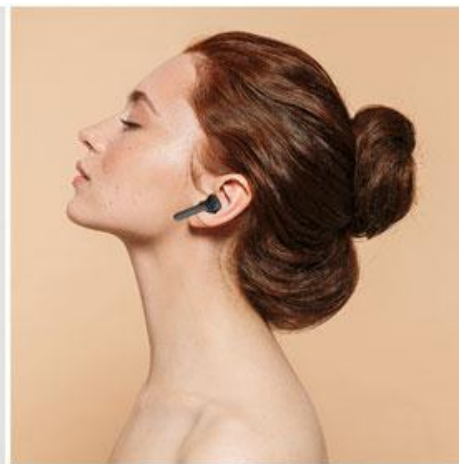

**LENOVO EQ**  
**TWS HT20**

LENOVO EQ, Support Extra Bass mode& Standard Mode  
25 hours Playing time with 200H standby time  
Excellent Compatibility with Bluetooth 5.0  
IPX5 Sweet & Water-resistant