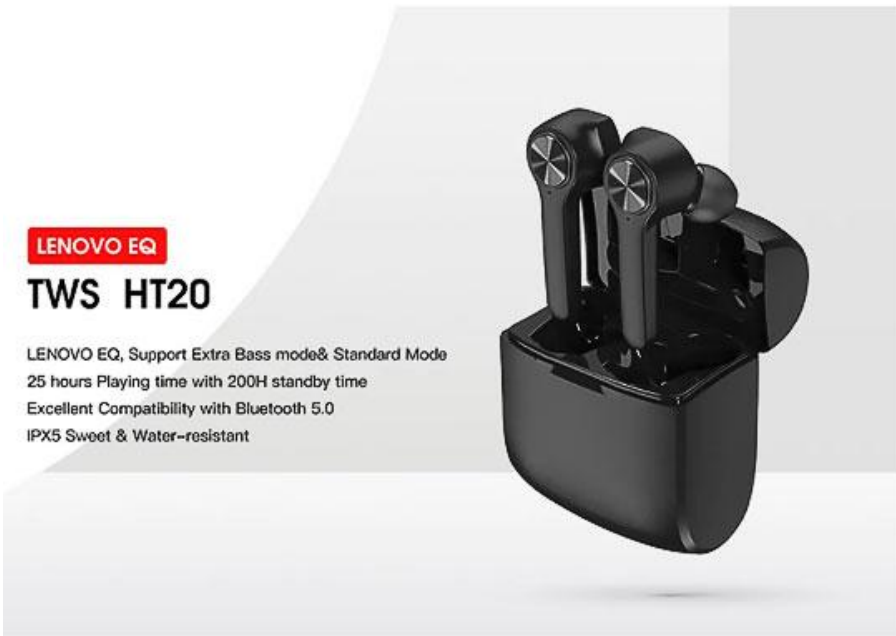

**Lenovo HT10**

Qualcomm <sup>®</sup>aptX  
Lenovo EQ Tech with Extra bass

8X6(48) hours Playing time  
Intelligent Noise Cancellation  
Siri Voice Function

IPX5 sweat & water resistance

**True Wireless Bluetooth Earbuds**

- 8H Play time
- DEEP BASS Powerful Bass
- HD sound

- 60mAh Lithium Polymer batteries
- Bluetooth Version 5.0

- Intelligent Noise Cancellation
- Qualcomm Chip Stable Connection
- Siri Voice Function

BT Version:	V5.0
Bluetooth features:	A2DP, HFP, HSP, AVRCP, APTX
charging case Size:	72*46*34mm
earbud size:	23.6*19.3*27mm
Distance:	10M
Music time:	8 H
Talking time:	8.5H
Standby time:	120H
charging time;	≤2H
Earphone LED;	Blue, White
Earphone battery;	3.7V 60mAh
Charging case standby time (put earphone):	350H
charging case LED:	Blue
charging case battery:	3.7V 500mAh
crystal;	2520 32M 9PF +-10PPM
Speaker;	16ohm Φ6 91dB±3dB (at 1.0K,1.2K,1.5K,2.0K)
Mic;	2718 all-around -39 ± 3 dB
Work temperature range;	-10 to +55 °C
Storage temperature range;	-20 to +60 °C
charging;	5V+/-0.25V

**LENOVO EQ**  
**TWS HT20**

LENOVO EQ, Support Extra Bass mode& Standard Mode  
25 hours Playing time with 200H standby time  
Excellent Compatibility with Bluetooth 5.0  
IPX5 Sweet & Water-resistant