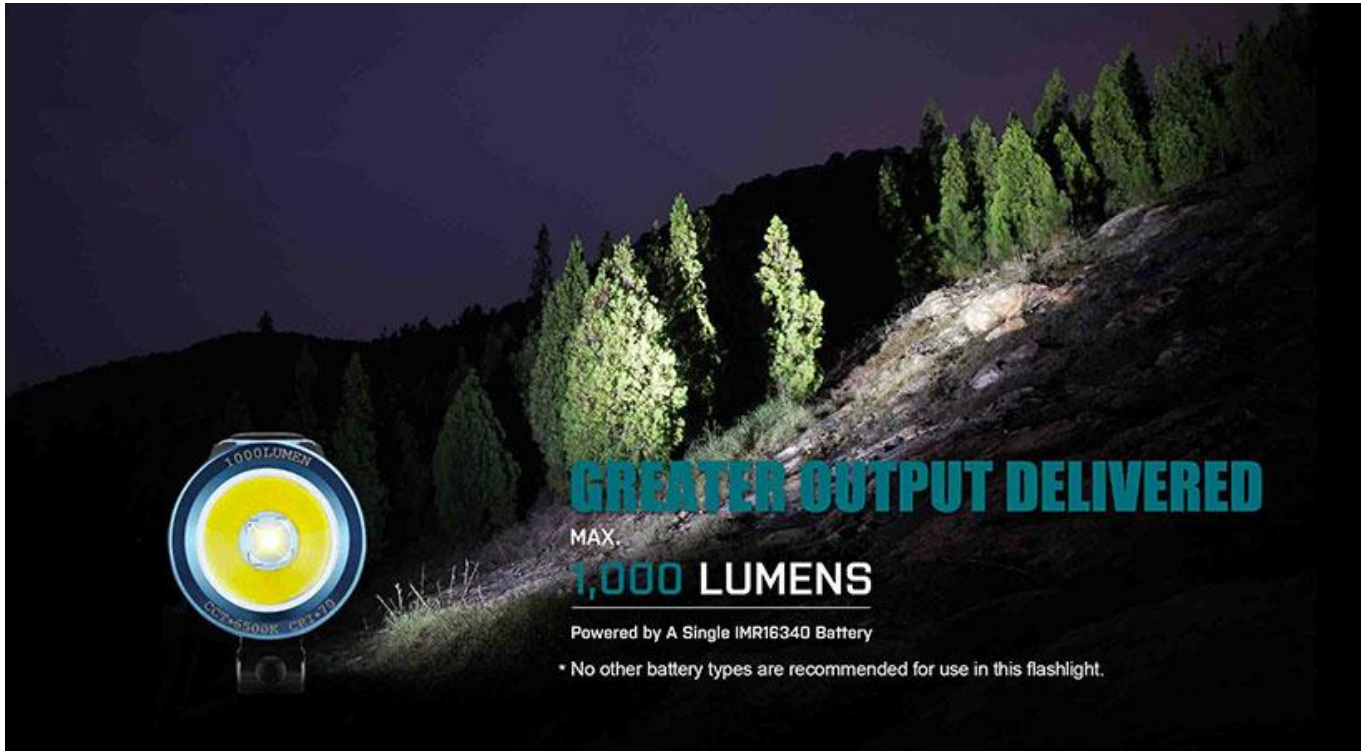

S1R BATON II

BORN TO BE DIFFERENT

COMPACT RECHARGEABLE EDC FLASHLIGHT

S1R BATON II

The S1R Baton II is the highest output compact rechargeable flashlight ever produced by Olight. Armed with a premium beam profile, articulate texturized grip pattern, and a more efficient magnetic charging system makes this the ultimate every day carry flashlight.

GREATER OUTPUT DELIVERED

MAX.

1,000 LUMENS

Powered by A Single IMR16340 Battery

* No other battery types are recommended for use in this flashlight.

THE PURSUIT OF THE PERFECT GRIP

The S1R II adopts a brand new small squared texture milling pattern for an extremely firm grip and great look.

THREE-COLOR POWER LEVEL INDICATION

Once the light is turned on, the power indicator located in the center of the side switch shows the power level in three colors.

Power > 60% (Green) Power: 60% - 10% (Yellow) Power < 10% (Red)