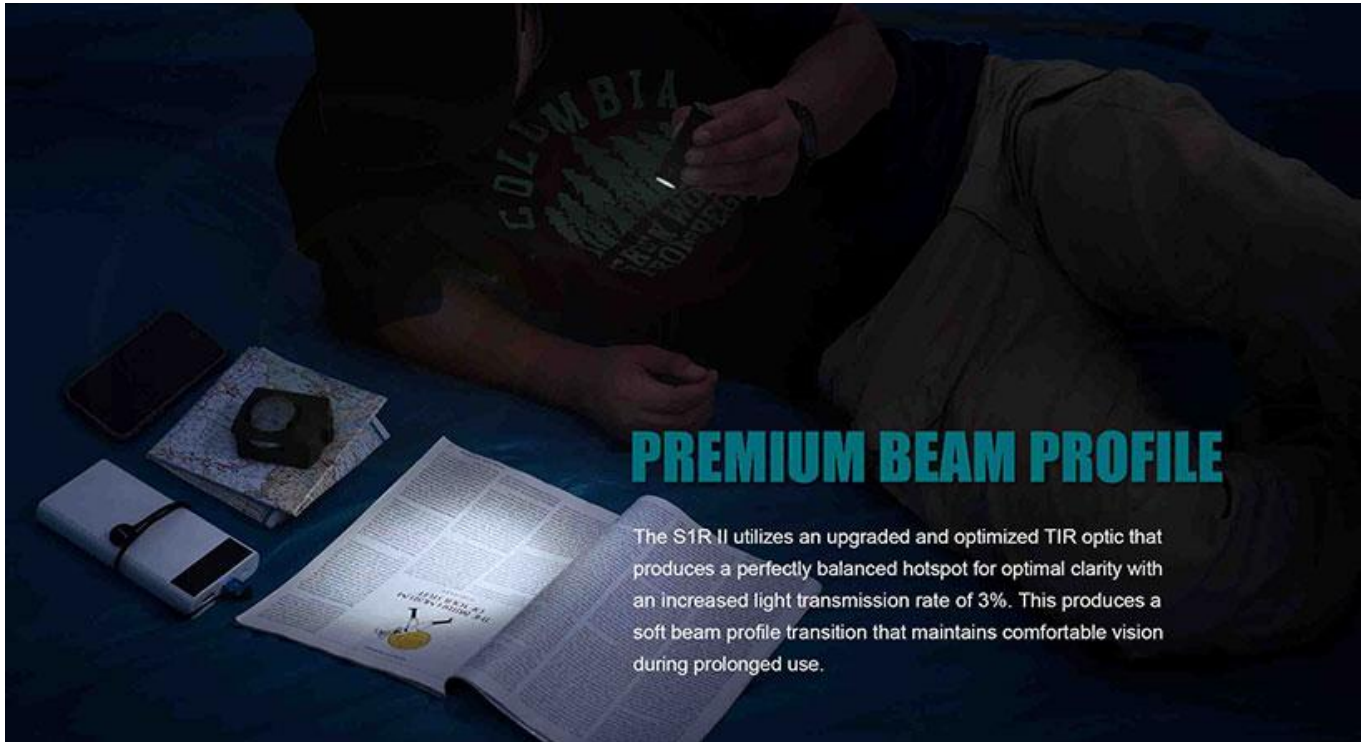

S1R BATON II

BORN TO BE DIFFERENT

COMPACT RECHARGEABLE EDC FLASHLIGHT

S1R BATON II

The S1R Baton II is the highest output compact rechargeable flashlight ever produced by Olight. Armed with a premium beam profile, articulate texturized grip pattern, and a more efficient magnetic charging system makes this the ultimate every day carry flashlight.

GREATER OUTPUT DELIVERED

MAX.

1,000 LUMENS

Powered by A Single IMR16340 Battery

* No other battery types are recommended for use in this flashlight.

THE PURSUIT OF THE PERFECT GRIP

The S1R II adopts a brand new small squared texture milling pattern for an extremely firm grip and great look.

PREMIUM BEAM PROFILE

The S1R II utilizes an upgraded and optimized TIR optic that produces a perfectly balanced hotspot for optimal clarity with an increased light transmission rate of 3%. This produces a soft beam profile transition that maintains comfortable vision during prolonged use.