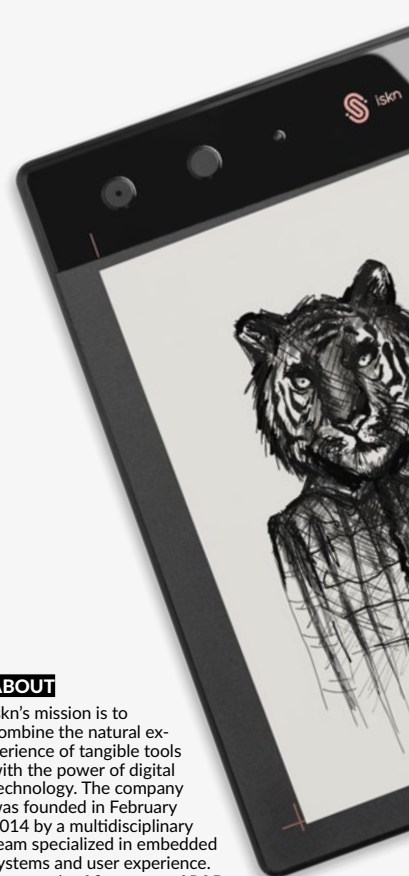

**The CEA was ranked by Reuters as the most innovative research organism in the world in 2016.*

HOW DOES IT WORK?

1. You draw on paper laid on the Slate using your pencil equipped with a magnetic ring (the Ring).
2. As soon as you start drawing, 32 sensors track down the exact position of your pen provided by the ring.
3. The Slate communicates with your device and generates a real time digital version of your drawing on your screen.

KEY POINTS OF THE PRODUCT

THE SLATE

- The perfect companion for all creatives
- Ergonomic design for right or left handed people
- A5 digitization format for creativity in mobility
- Wireless Connection on tablet through Bluetooth Smart
- 2 modes: with a screen, connected to a device or without a screen in stand-alone mode
- internal storage of 8GB
- Programmable buttons for custom shortcuts (Coming soon. Currently: Layer + Page)
- No need for special paper
- Graphics tablet feature available with Stylus: Compatible with any drawing software on PC & Mac

THE RING

- A removable ring compatible with many pens and pencils
- Two fastening systems for cylindrical or hexagonal pens

ABOUT

iskn's mission is to combine the natural experience of tangible tools with the power of digital technology. The company was founded in February 2014 by a multidisciplinary team specialized in embedded systems and user experience. As a result of five years of R&D in collaboration with CEA-Leti, the company develops and markets an innovative drawing pad called the Slate, which allows users to digitize and enhance their pen-and-paper creations. With 20 patents, this technology will soon be integrated into many new related products with multiple applications.